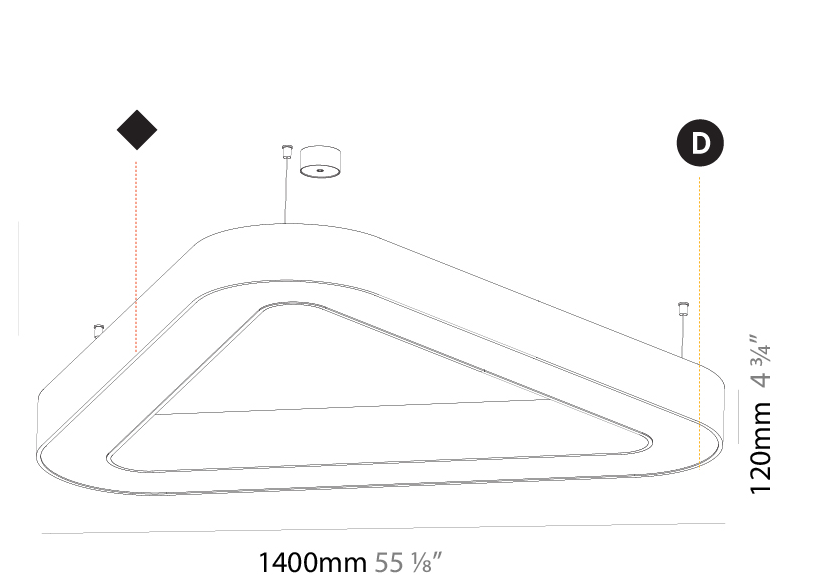

GENERAL

Series: Victory
Brand: Prolicht
Division: Architectural
Mounting Type: Suspension
Mounting Location: Ceiling
Subcategory: Ambient

PHYSICAL

Shape: Abstract
Length (mm): 1400
Length (in): 55 1/8
Width (mm): 1400
Width (in): 55 1/8
Height (mm): 120
Height (in): 4 3/4
Max. Overall Height (mm): 2120
Max. Overall Height (in): 83 7/16
Light Distribution: Direct / Indirect
Weight (kg): 14.359
Weight (lbs): 31.66
Diffuser: PMMA - Opal or Micro-Prism
Fixture Finish: SSR / BKV / CWI / CRY / HAB / UFT / ITA / RUA / FTG / MYG / LOD / PUS / FRO / FUP / KIA / POP / BLS / SPG / MEY / GOH / GUM / CHC / COM / ABZ / JAG / OBR / MOS / ROR
Fixture Material: Aluminum

ELECTRICAL

Lamp Type: LED (Zhaga Standard)
Input Wattage (W): 105
Total Output Wattage (W): 84 / 57.6 (3500K)
Dimming: Non-Dimming / Phase Dimming (120Vac only) / 0-10V Dimming
Driver Included: Yes
Driver Location: Integrated
Driver Type: Constant Current - 120 / 277Vac
Driver Class: Class 2
Input Voltage (V): 120 - 277
Constant Current (MA): 350 / 1200/600 (3500K)

LED

Color Temperature (°K): 3000 / 3500 / 4000
Max. Delivered Lumen (lm): 5540 / 5733 / 5850 Direct / 3830 / 3969 / 4050 Indirect
CRI: >80 CRI
Efficiency (%): 69.8
Lamp Life (hrs): 50000

OPTICAL

RATINGS AND CERTIFICATIONS

Certified By: Certified for North American Standards
IP rating: IP20