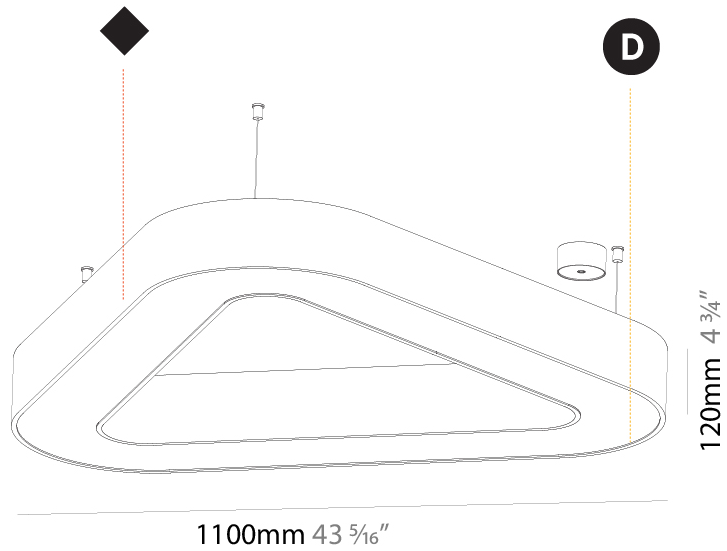

GENERAL

Series: Victory
Brand: Prolicht
Division: Architectural
Mounting Type: Suspension
Mounting Location: Ceiling
Subcategory: Ambient

PHYSICAL

Shape: Abstract
Length (mm): 1100
Length (in): 43 ⁵/₁₆
Width (mm): 1100
Width (in): 43 ⁵/₁₆
Height (mm): 120
Height (in): 4 ³/₄
Max. Overall Height (mm): 2120
Max. Overall Height (in): 83 ⁷/₁₆
Light Distribution: Direct
Weight (kg): 10.561
Weight (lbs): 23.23
Diffuser: PMMA - Opal or Micro-Prism
Fixture Finish: SSR / BKV / CWI / CRY / HAB / UFT / ITA / RUA / FTG / MYG / LOD / PUS / FRO / FUP / KIA / POP / BLS / SPG / MEY / GOH / GUM / CHC / COM / ABZ / JAG / OBR / MOS / ROR
Fixture Material: Aluminum

ELECTRICAL

Lamp Type: LED (Zhaga Standard)
Input Wattage (W): 45
Total Output Wattage (W): 36 / 28.8 (3500K)
Dimming: Non-Dimming / Phase Dimming (120Vac only) / 0-10V Dimming
Driver Included: Yes
Driver Location: Integrated
Driver Type: Constant Current - 120 / 277Vac
Driver Class: Class 2
Input Voltage (V): 120 - 277
Constant Current (MA): 350 / 900 (3500K)

LED

Color Temperature (°K): 3000 / 3500 / 4000
Max. Delivered Lumen (lm): 4150 / 4302 / 43390
CRI: >80 CRI
Efficiency (%): 0.65
Lamp Life (hrs): 50000

OPTICAL

RATINGS AND CERTIFICATIONS

Certified By: Certified for North American Standards
IP rating: IP20