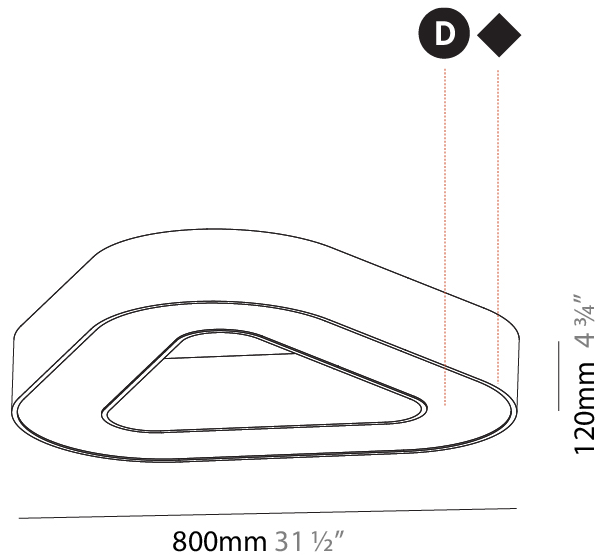

1. To build a product code in our configurator select the specify button on the base model # product page
2. To build a manual product code on this datasheet choose from the options listed below in blue font and add the suffix to the base model #

GENERAL

Series: Victory
Brand: Prolicht
Division: Architectural
Mounting Type: Surface
Mounting Location: Ceiling
Subcategory: Ambient

PHYSICAL

Shape: Abstract
Length (mm): 800
Length (in): 31 ½
Width (mm): 800
Width (in): 31 ½
Height (mm): 120
Height (in): 4 ¾
Light Distribution: Direct
Weight (kg): 7.67
Weight (lbs): 16.91
Diffuser: PMMA - Opal or Micro-Prism
Fixture Finish: SSR / BKV / CWI / CRY / HAB / UFT / ITA / RUA / FTG / MYG / LOD / PUS / FRO / FUP / KIA / POP / BLS / SPG / MEY / GOH / GUM / CHC / COM / ABZ / JAG / OBR / MOS / ROR
Fixture Material: Aluminum

ELECTRICAL

Lamp Type: LED (Zhaga Standard)
Input Wattage (W): 30
Total Output Wattage (W): 24 / 19.2 (3500K)
Dimming: Non-Dimming / Phase Dimming (120Vac only) / 0-10V Dimming
Driver Included: Yes
Driver Location: Integrated
Driver Type: Constant Current - 120 / 277Vac
Driver Class: Class 2
Input Voltage (V): 120 - 277
Constant Current (MA): 350 / 600 (3500K)

LED

Color Temperature (°K): 3000 / 3500 / 4000
Max. Delivered Lumen (lm): 2770 / 2862 / 2920
CRI: >80 CRI
Efficiency (%): 65
Lamp Life (hrs): 50000

OPTICAL

RATINGS AND CERTIFICATIONS

Certified By: Certified for North American Standards
IP rating: IP20